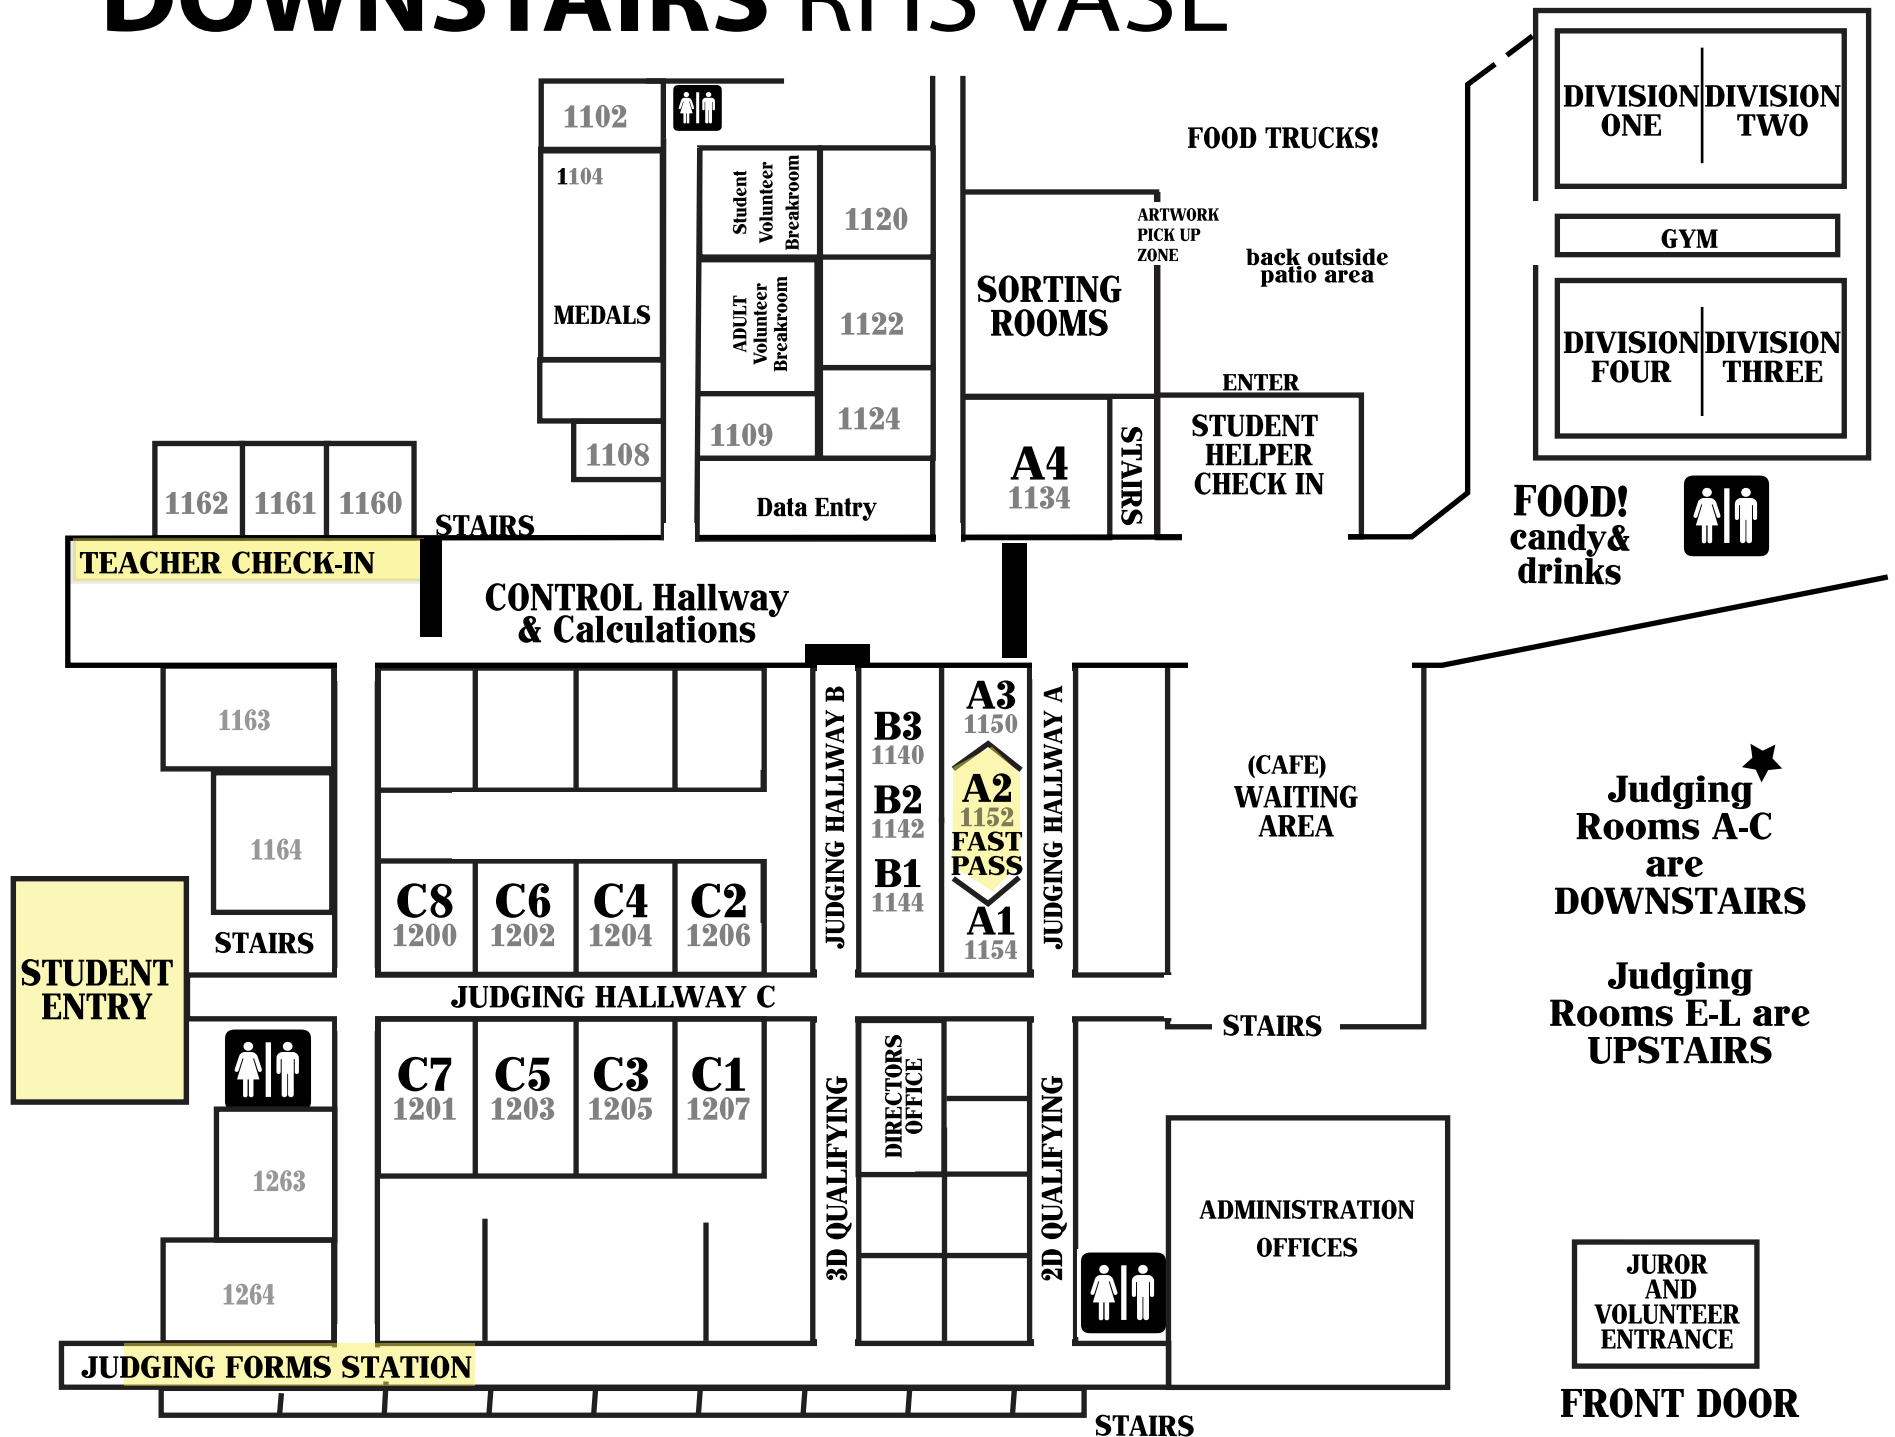

DOWNSTAIRS RHS VASE

Judging Rooms A-C are DOWNSTAIRS

Judging Rooms E-L are UPSTAIRS

JUROR AND VOLUNTEER ENTRANCE

FRONT DOOR